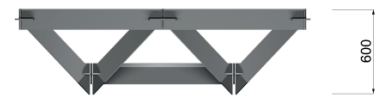

Product Specifications

Thickness (mm)	Sound Absorption Coefficient						
	125	250	500	1000	2000	4000	NRC
12mm	0.69	0.75	0.75	0.79	0.75	0.90	0.80

- **Composition:** 12mm 100% Polyester Fibre
- **Recycled content:** Minimum 75% PET plastics
- **Recyclability:** 100% recyclable
- **Coverage:** Approx 4 sq/m

VOC Emission

VOC concentration: Low VOC products.

Product manufactured from 100% polyester fibres and no chemicals are used in manufacturer of the material.