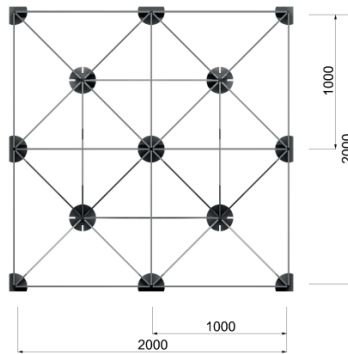

Product Specifications

Thickness (mm)	Sound Absorption Coefficient						
	125	250	500	1000	2000	4000	NRC
12mm	0.69	0.75	0.75	0.79	0.75	0.90	0.80

- **Composition:** 12mm 100% Polyester Fibre
- **Recycled content:** Minimum 75% PET plastics
- **Recyclability:** 100% recyclable
- **Coverage:** Approx 4 sq/m