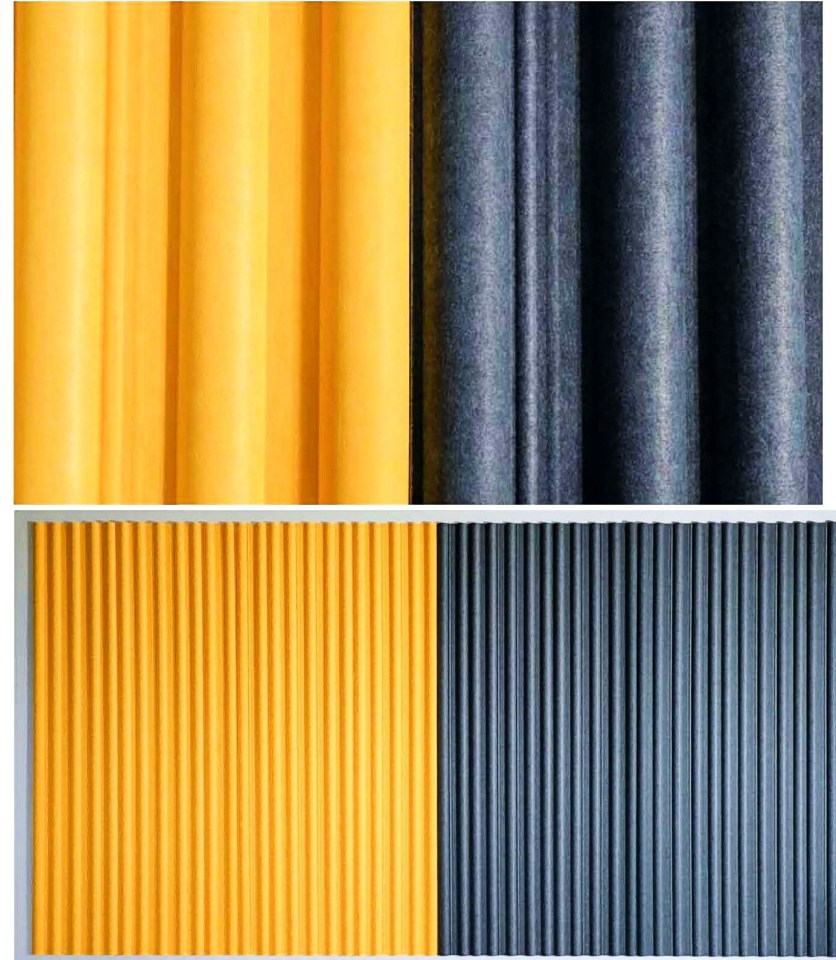

DecraSound Decrawave Acoustic Wall and Ceiling Patterns

Decrawave S

Decrawave A

Decrawave B

Decrawave C

2400*1120*26mm

Decrawave D

Decrawave E